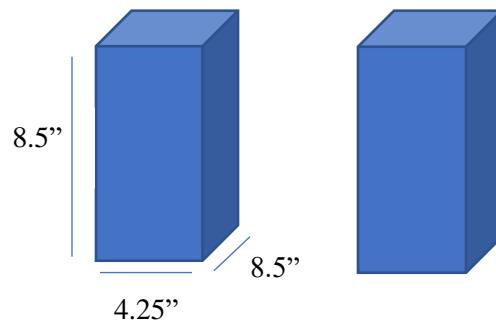

# Niche Wall Specifications

## Niche dimensions:

The inside space of each niche measures 9" L x 9" W x 9" H. Each niche can hold a maximum of two decedents.

## Urn dimensions:

A maximum of two urns can be interred in one niche. Each urn should be no more than 8.5" L x 4.25" W x 8.5" H.

If the niche will only be used for one urn, then the maximum size is 8.5" L x 8.5" W x 8.5" H.