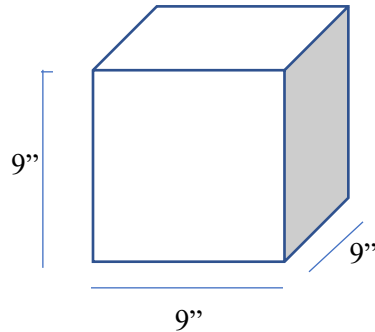

# Niche Wall Specifications

## Niche dimensions:

The inside space of each niche measures 9" L x 9" W x 9" H. Each niche can hold a maximum of two decedents.

## Urn dimensions:

A maximum of two urns can be interred in one niche. Each urn should be no more than 8.5" L x 4.25" W x 8.5" H.

If the niche will only be used for one urn, then the maximum size is 8.5" L x 8.5" W x 8.5" H.